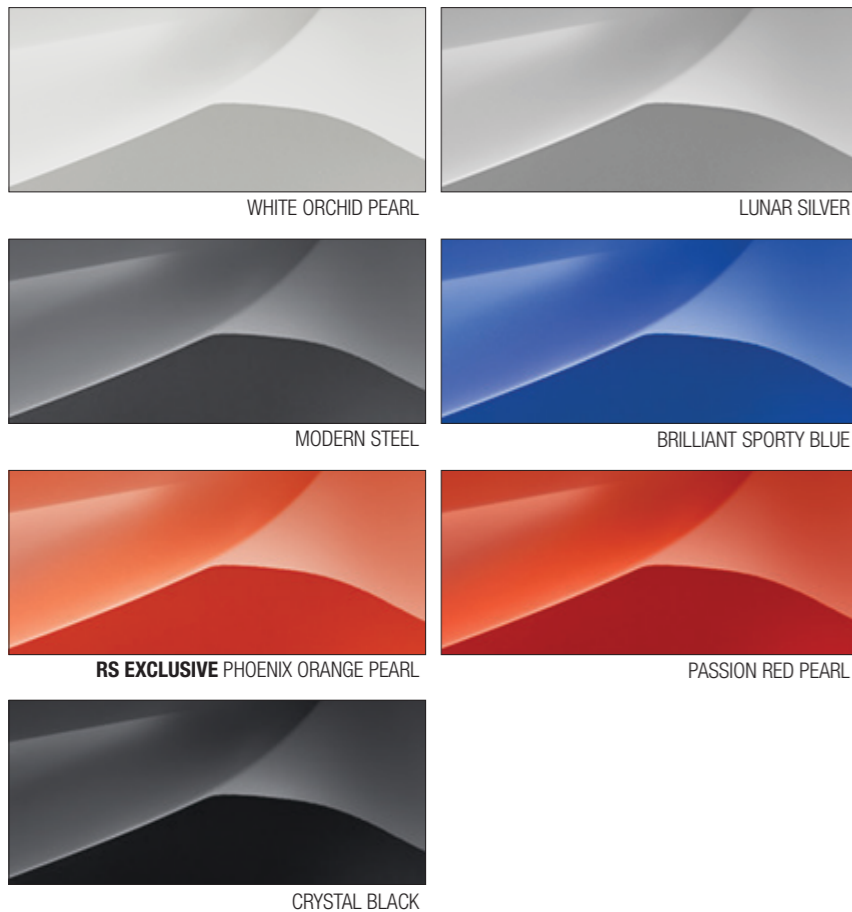

# COLOUR RANGE

WHITE ORCHID PEARL

LUNAR SILVER

MODERN STEEL

BRILLIANT SPORTY BLUE

RS EXCLUSIVE PHOENIX ORANGE PEARL

PASSION RED PEARL

CRYSTAL BLACK